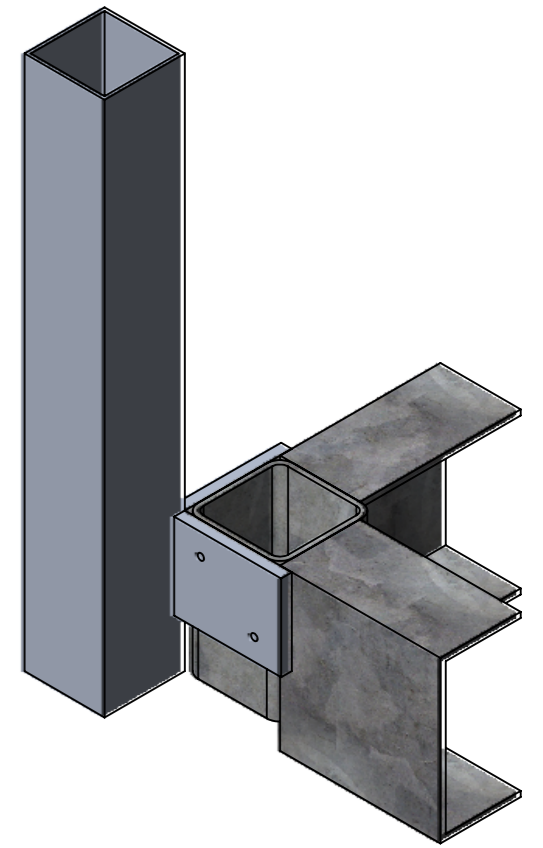

PLANT EQUIPMENT SCREEN

POST BOLTED TO PLATFORM

POST SCREWED TO PLATFORM

POST FIXING

VERTICAL

HORIZONTAL

VERTICAL LOUVRE

HORIZONTAL LOUVRE

ORIENTATION

ANGLE

SLATS

PROFILE

PRODUCT

PLANT EQUIPMENT SCREEN

MATERIAL

ALUMINIUM

TREATMENT

POWDERCOAT

CUSTOMISABLE

YES

CUSTOMISATION

POST PROFILE
 FRAME PROFILE
 SLAT PROFILE
 SLAT SPACING

GENERAL SPECS