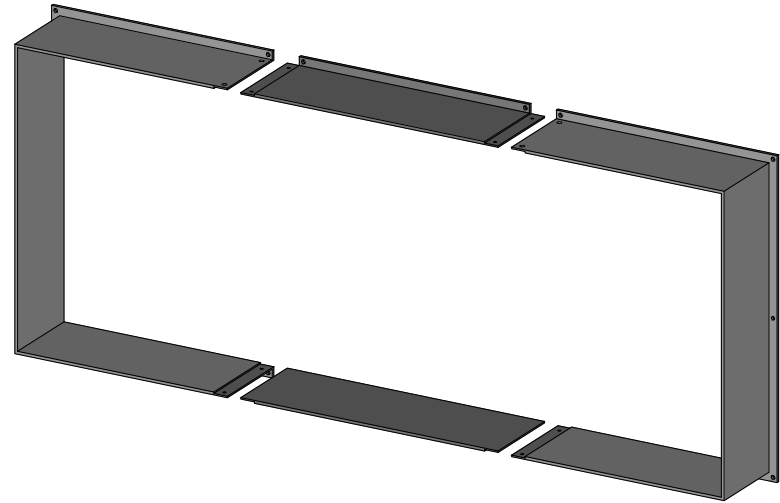

SINGLE COMPONENT

MODULAR

Folded

Welded

Full Length

External

Internal

Intermediate Tabs

PRODUCT FIXING

SITE FIXING

Title

WS - Window Shroud

Material

Aluminium

Product Type

SC - Single Component
MOD - Modular