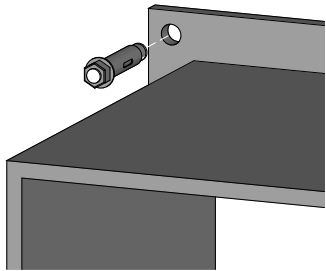

SINGLE COMPONENT

MODULAR

Folded

Welded

Full Length

External

Internal

Intermediate Tabs

PRODUCT FIXING

SITE FIXING

Title

WS - Window Shroud

Material

Aluminium

Product Type

SC - Single Component
MOD - Modular