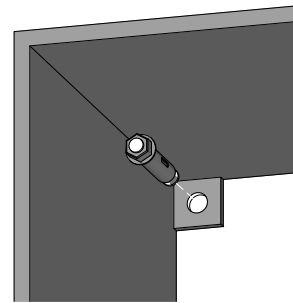

SINGLE COMPONENT

MODULAR

Folded

Welded

Full Length

External

Internal

Intermediate Tabs

PRODUCT FIXING

SITE FIXING

Title

WS - Window Shroud

Material

Aluminium

Product Type

SC - Single Component
MOD - Modular