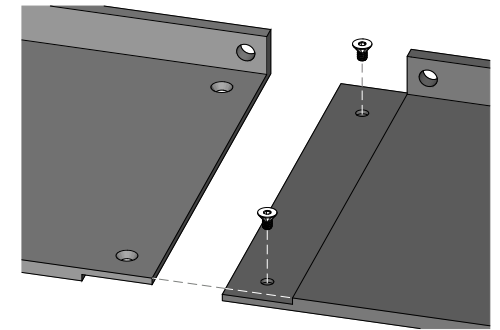

SINGLE COMPONENT

MODULAR

Folded

Welded

Full Length

External

Internal

Intermediate Tabs

PRODUCT FIXING

SITE FIXING

Title

WS - Window Shroud

Material

Aluminium

Product Type

SC - Single Component
MOD - Modular