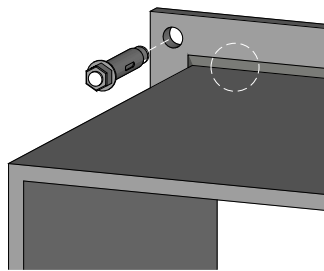

SINGLE COMPONENT

MODULAR

Folded

Welded

Full Length

External

Internal

Intermediate Tabs

PRODUCT FIXING

SITE FIXING

Title

WS - Window Shroud

Material

Aluminium

Product Type

SC - Single Component
MOD - Modular